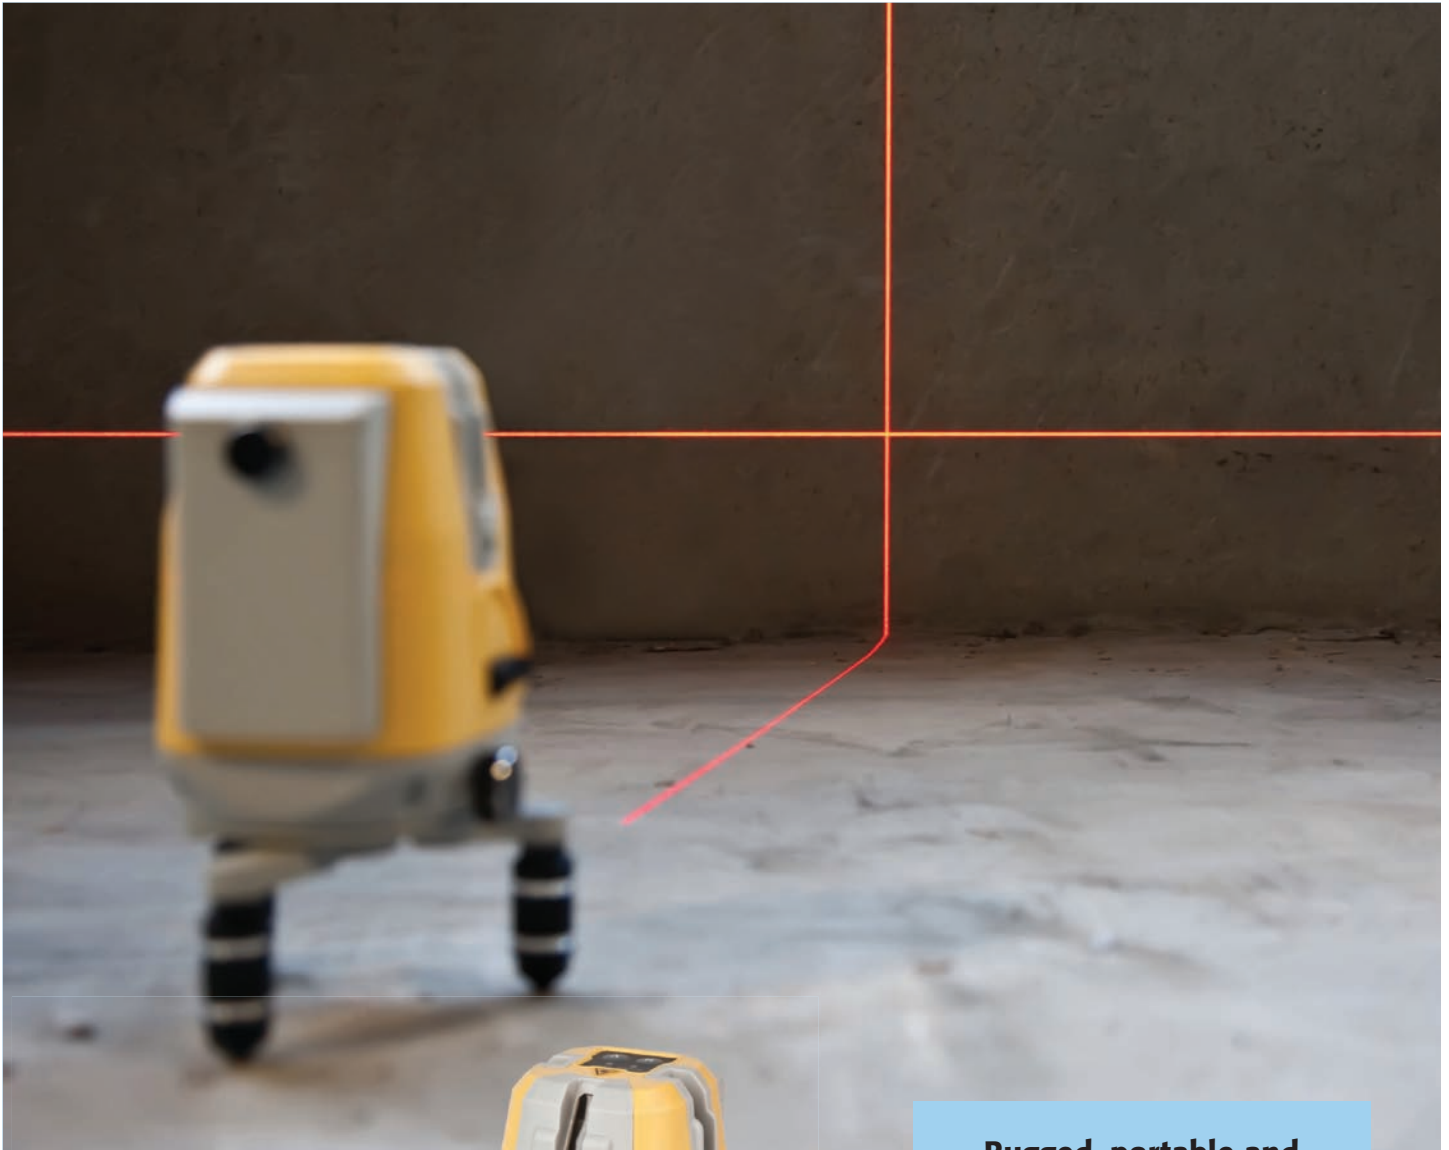

LC-2/LC-4X

Crossline Lasers

**Rugged, portable and
affordable**

- INTERIOR AND EXTERIOR
- LEVEL AND PLUMB
- SELF-LEVELING
- MULTIPLE MOUNTING OPTIONS

LC-2 Crossline Laser

The LC-2 Crossline Laser emits a highly visible level and plumb laser beam. Perfect for both indoor and outdoor jobs.

The LC-2 Crossline Laser features:

- Automatic Self Leveling
- One Button Cycle Operation
- Variable Beam Options
- Angle Lock
- Universal Mounts

LC-4X Multi-Crossline Laser

The LC-4X projects 3 Vertical and 1 Horizontal line as well as a plumb (up and down) beam. Plus, it comes standard with the LS-VHX Laser Receiver to expand the working range to up to 40 M (130 ft).

The LC-4X Multi-Crossline Laser features:

- Automatic Self Leveling
- One Button Cycle Operation
- Variable Beam Options
- Angle Lock
- Universal Mounts
- Retractable Legs

Specifications

	LC-2	LC-4X
Accuracy	±3mm at 10m	±2mm at 10m
Operating Range	30m (98ft.) indoors 50m (164ft.) outdoors with receiver	40m (130ft.) with receiver
Self-leveling Range	±5°	±2.5°±0.5°
Dimensions	110 x 57 x 97 mm (4.4 x 2.3 x 3.8 in.)	110 x 115 x 180 mm (4.4 x 4.6 x 7.1 in.)
Weight	470g (1lb.)	Approx. 900g (2lb.)
Operating Temperature	-10°C to +70°C (14 to 158°F)	-5 to +40°C (23 to 104°F)
Laser Diode	Class 3A, 635nm	Class 2 (IEC/CDRH), 635nm
Power Supply	3 "AA" batteries	3 "AA" batteries
Operating Time	12 hours (two lines on)	at 25°C (77°F) More than 5 hours (when all lines projected, using alkaline batteries)
Fan Angle	140° vertical and 130° horizontal	More than 120°
Tripod Mount	1/4" x 20	5/8"