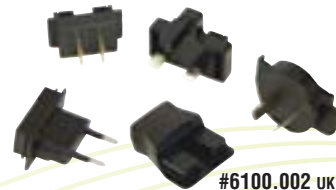

International Adaptors

#6100.002 UK
#6100.017 Europe
#6100.016 Australia
#6100.021 Rest of World

Adaptors for the International Charger and Jett Fuel Charger for USA, Europe, the UK, Australia and the rest of the world.

Individual